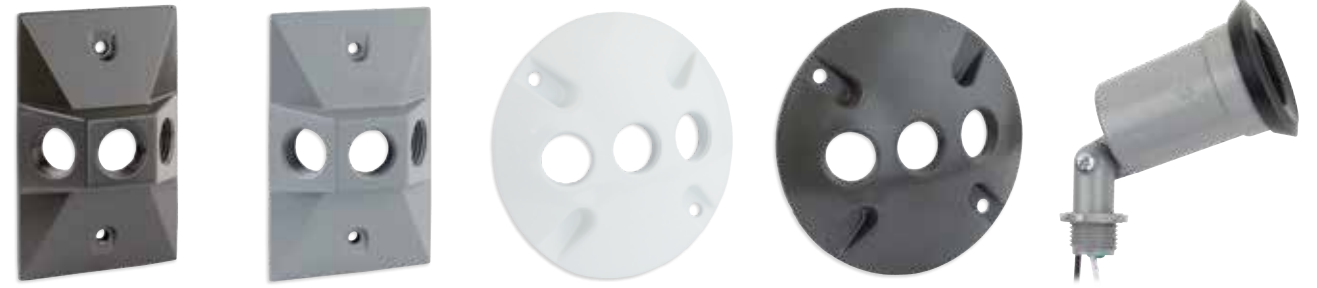

LIGHTING

TWCL130B

TWCL130G

TWCL330W

TWCL330B

TWLT100G

Item#	Description	Color	Material	UPC	I2OF5	Pack Qty.
TWLT100G	Lampholder	Gray	Metal	8-11108-03002-4	108-11108-03002-1	20
TWLT100W	Lampholder	White	Metal	8-11108-03003-1	108-11108-03003-8	20
TWLT100B	Lampholder	Bronze	Metal	8-11108-03004-8	108-11108-03004-5	20
TWCL130G	3 Hole rectangular cover	Gray	Metal	8-11108-03011-6	108-11108-03011-3	15
TWCL130W	3 Hole rectangular cover	White	Metal	8-11108-03012-3	108-11108-03012-0	7
TWCL130B	3 Hole rectangular cover	Bronze	Metal	8-11108-03013-0	108-11108-03013-7	15
TWCL330G	3 Hole round cover	Gray	Metal	8-11108-03017-8	108-11108-03017-5	15
TWCL330W	3 Hole round cover	White	Metal	8-11108-03018-5	108-11108-03018-2	9
TWCL330B	3 Hole round cover	Bronze	Metal	8-11108-03019-2	108-11108-03019-9	9

For Patent information, go to www.titan3patents.com