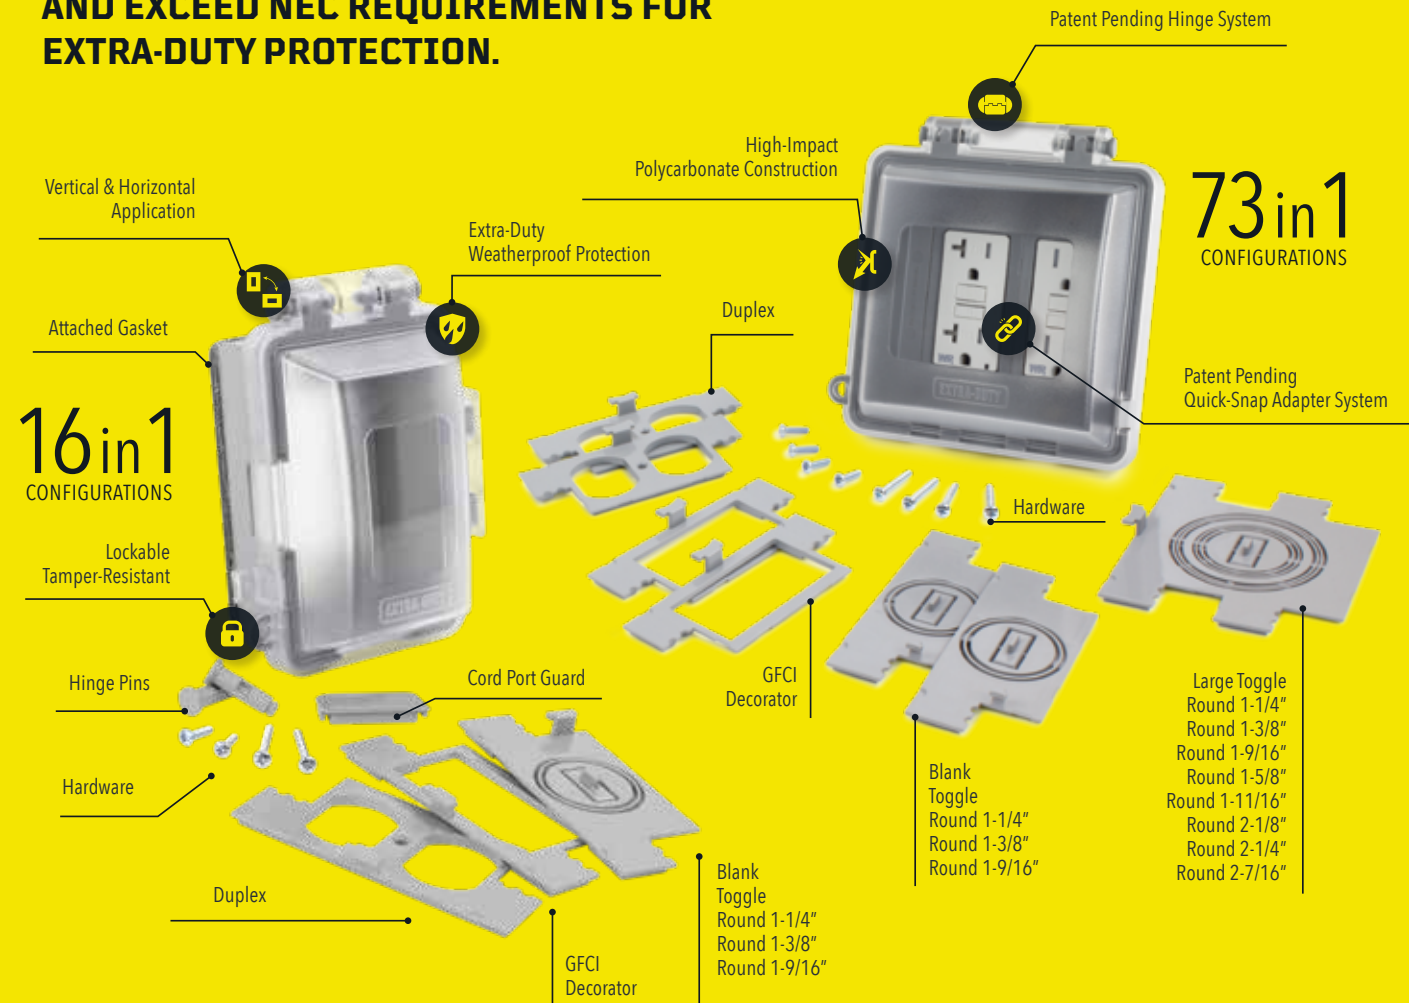

Attached Gasket

Duplex

GFCI Decorator

Blank Toggle Round 1-1/4" Round 1-3/8" Round 1-9/16"

Patent Pending Quick-Snap Adapter System

UL US LISTED

NONMETALLIC IN-USE COVERS MEET AND EXCEED NEC REQUIREMENTS FOR EXTRA-DUTY PROTECTION.

Installation Configurations

12 in 1 CONFIGURATIONS
1-GANG horizontal / vertical mounting system.
 Duplex, GFCI/Decorator, Blank/Toggle/Round for sizes 1-1/4", 1-3/8", 1-9/16", 1-5/8", 1-11/16", 2-1/8"

16 in 1 CONFIGURATIONS
1-GANG horizontal / vertical mounting system.
 Duplex, GFCI/Decorator, Blank/Toggle/Round for sizes 1-1/4", 1-3/8", 1-9/16"